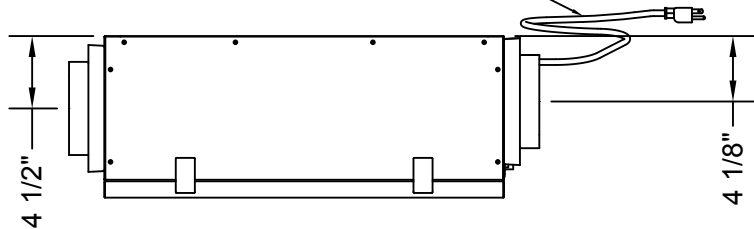

34" Line Cord

TOP VIEW

EA: Exhaust Air to outside
 OA: Outside Air intake
 RA: Room Air to be exhausted
 FA: Fresh Air to inside

FRONT VIEW

RIGHT VIEW

EA: Exhaust Air to outside
 OA: Outside Air intake
 RA: Room Air to be exhausted
 FA: Fresh Air to inside

Customer Approvals

Scale: 1" = 12"
 Do not scale drawing

EV70 Dimensions

RenewAire LLC

EV70DIMSMAY10