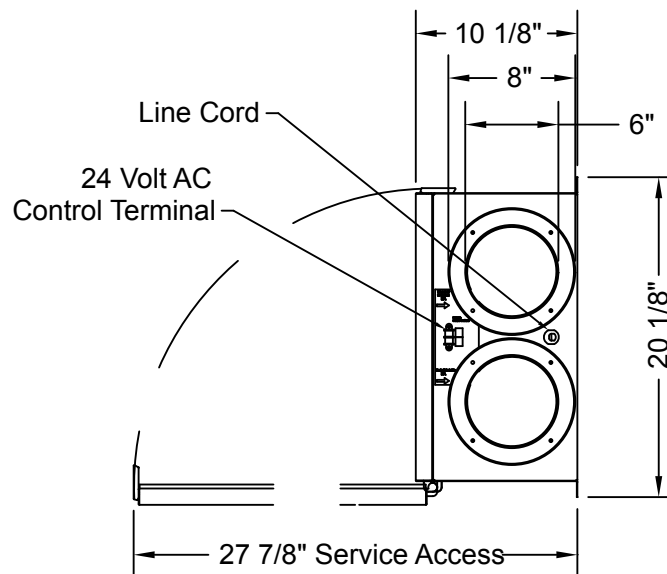

34" Line Cord

TOP VIEW

EA: Exhaust Air to outside
 OA: Outside Air intake
 RA: Room Air to be exhausted
 FA: Fresh Air to inside

FRONT VIEW

RIGHT VIEW

EA: Exhaust Air to outside
 OA: Outside Air intake
 RA: Room Air to be exhausted
 FA: Fresh Air to inside

Customer Approvals

Scale: 1" = 12"
 Do not scale drawing

EV70 Dimensions

RenewAire LLC

EV70DIMSMAY10