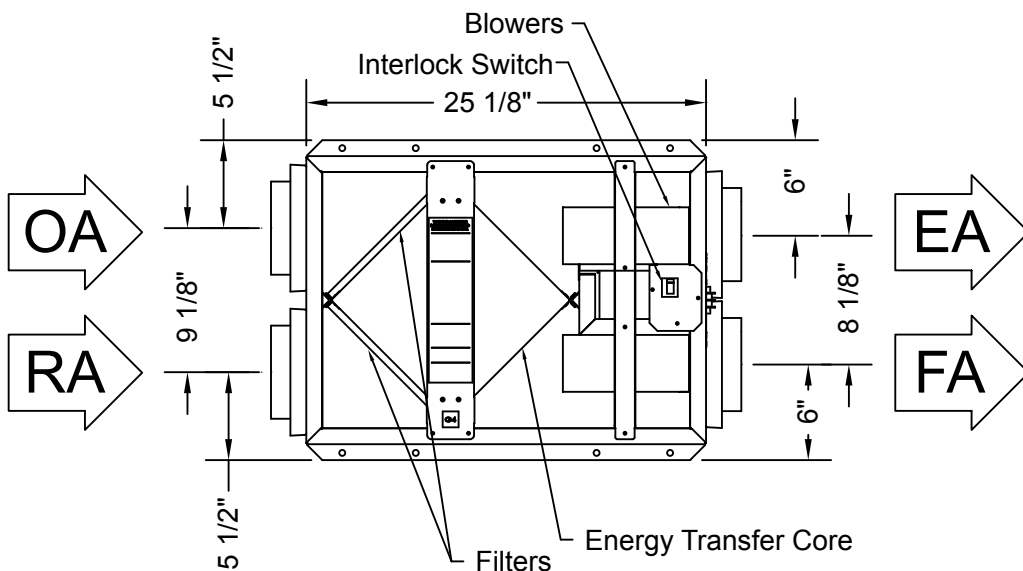

34" Line Cord

TOP VIEW

EA: Exhaust Air to outside
 OA: Outside Air intake
 RA: Room Air to be exhausted
 FA: Fresh Air to inside

FRONT VIEW

RIGHT VIEW

EA: Exhaust Air to outside
 OA: Outside Air intake
 RA: Room Air to be exhausted
 FA: Fresh Air to inside

Customer Approvals

Scale: 1" = 12"
 Do not scale drawing

EV70 Dimensions

RenewAire LLC

EV70DIMSMAY10