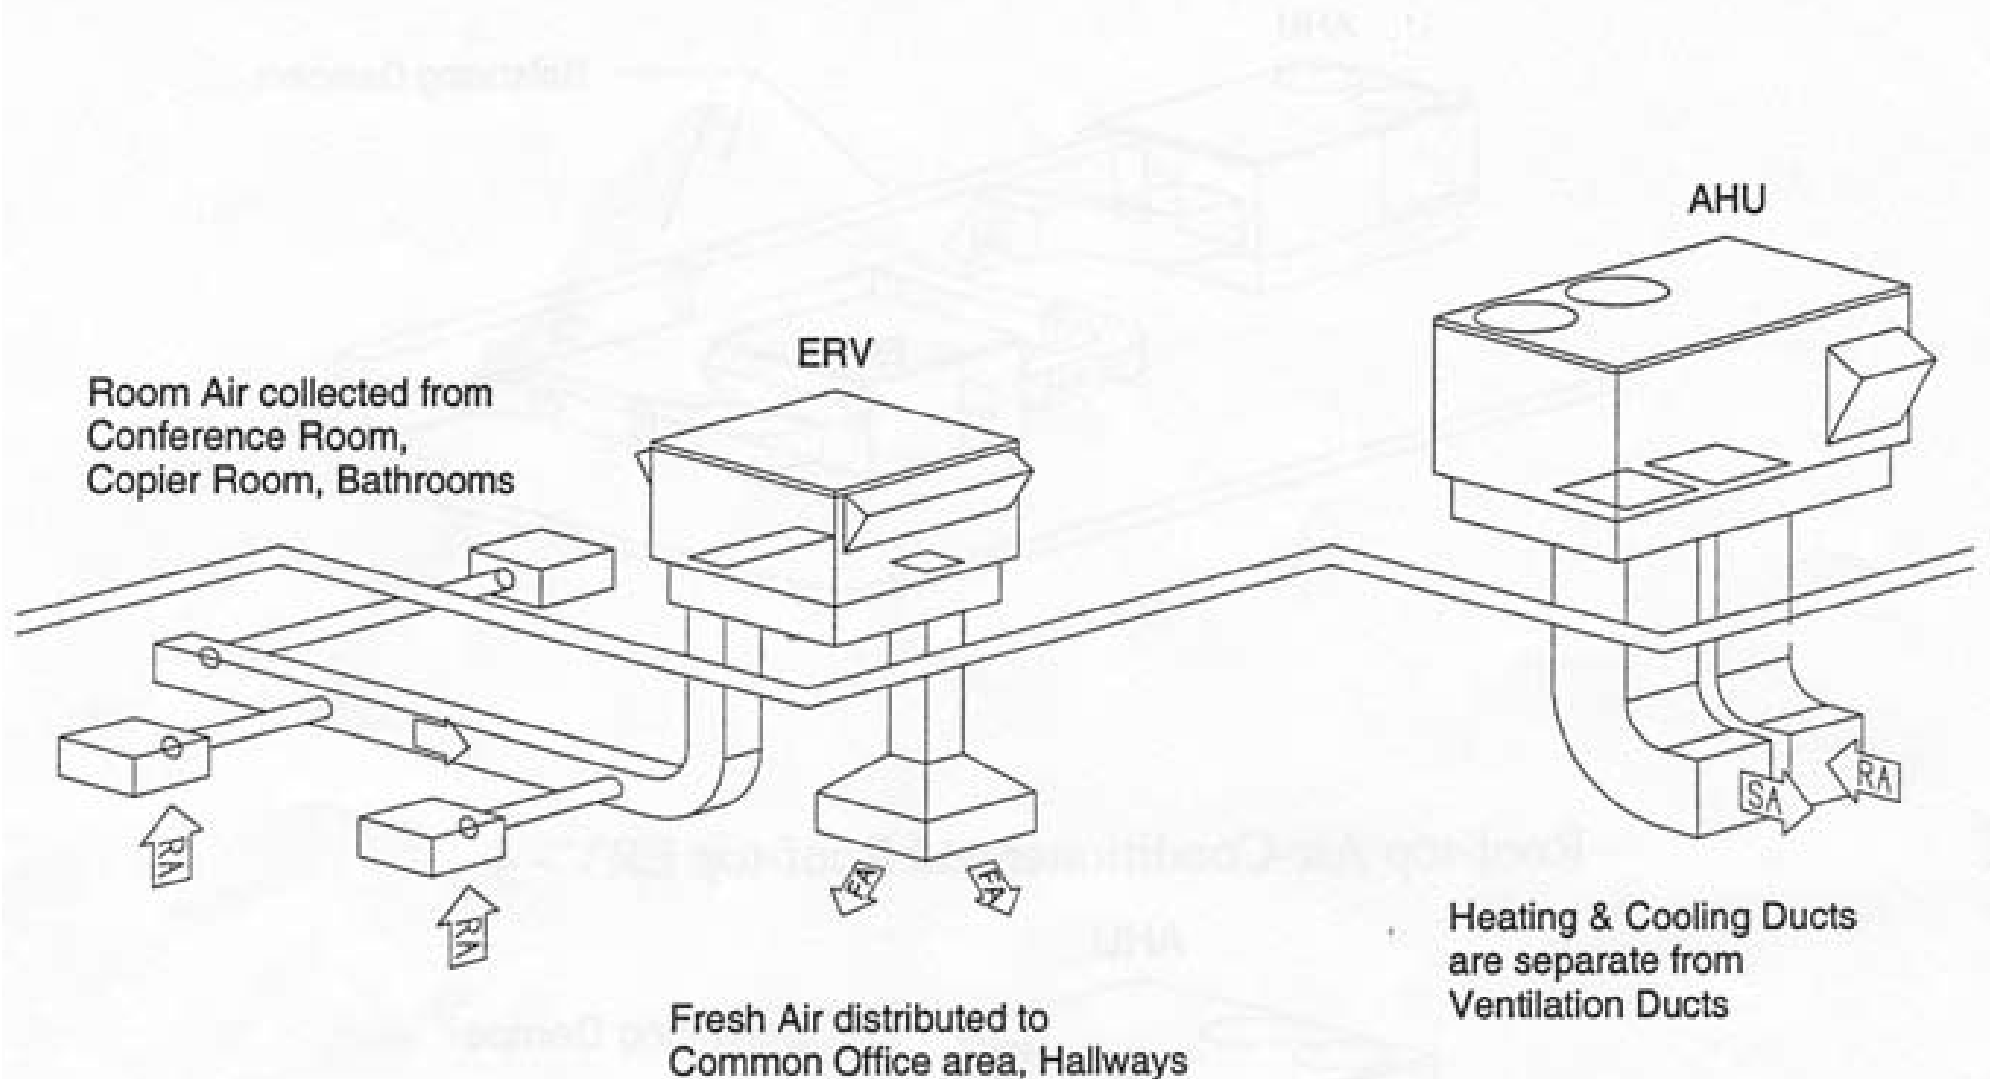

Separated Roof-top Air-Conditioner and Roof-top ERV

4510 Helgesen Drive
Madison, WI 53718

www.renewaire.com
support@renewaire.com

(608) 221-4499

(800) 627-4499

Fax: (608) 221-2824

DRAWINGS NOT TO SCALE.