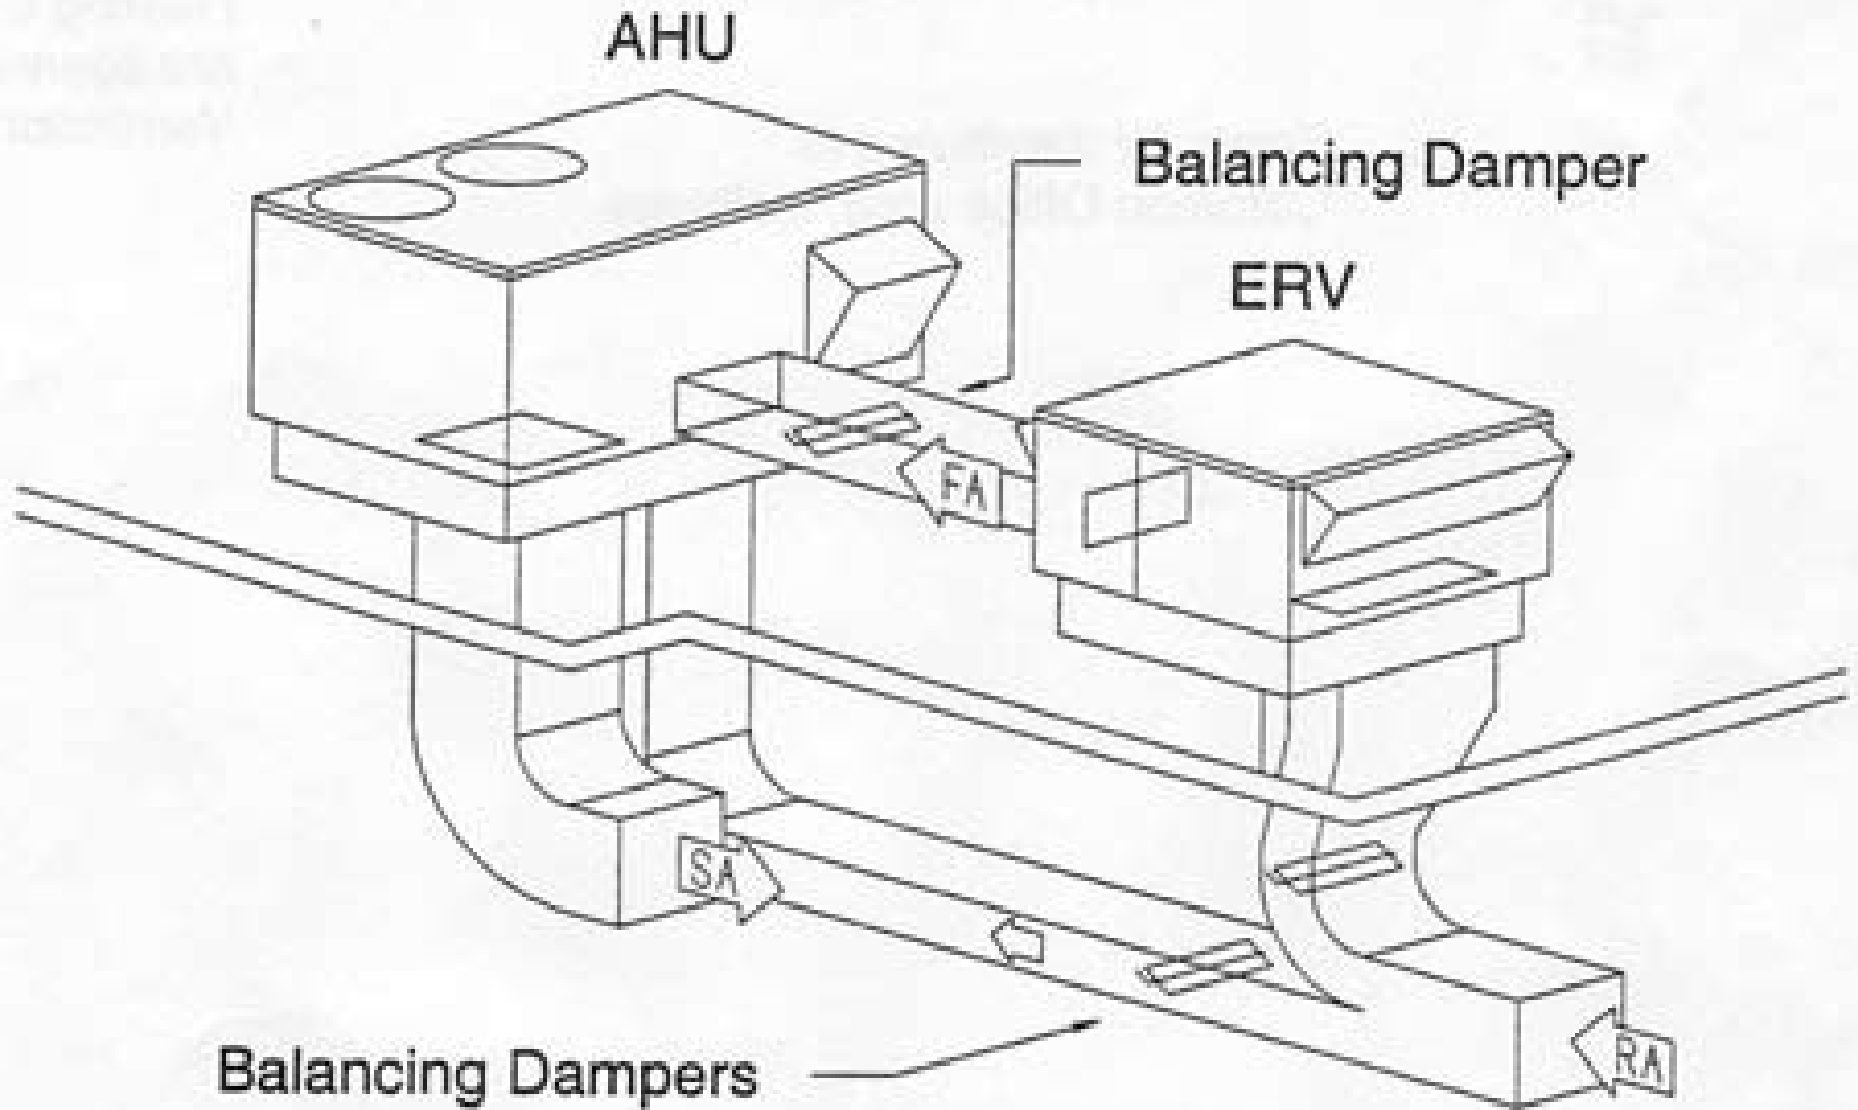

Roof-top Air-Conditioner and Roof-top ERV - 4

Think Greener. Breathe Better.

4510 Helgesen Drive
Madison, WI 53718

www.renewaire.com
support@renewaire.com

(608) 221-4499
(800) 627-4499

Fax: (608) 221-2824

DRAWINGS NOT TO SCALE.