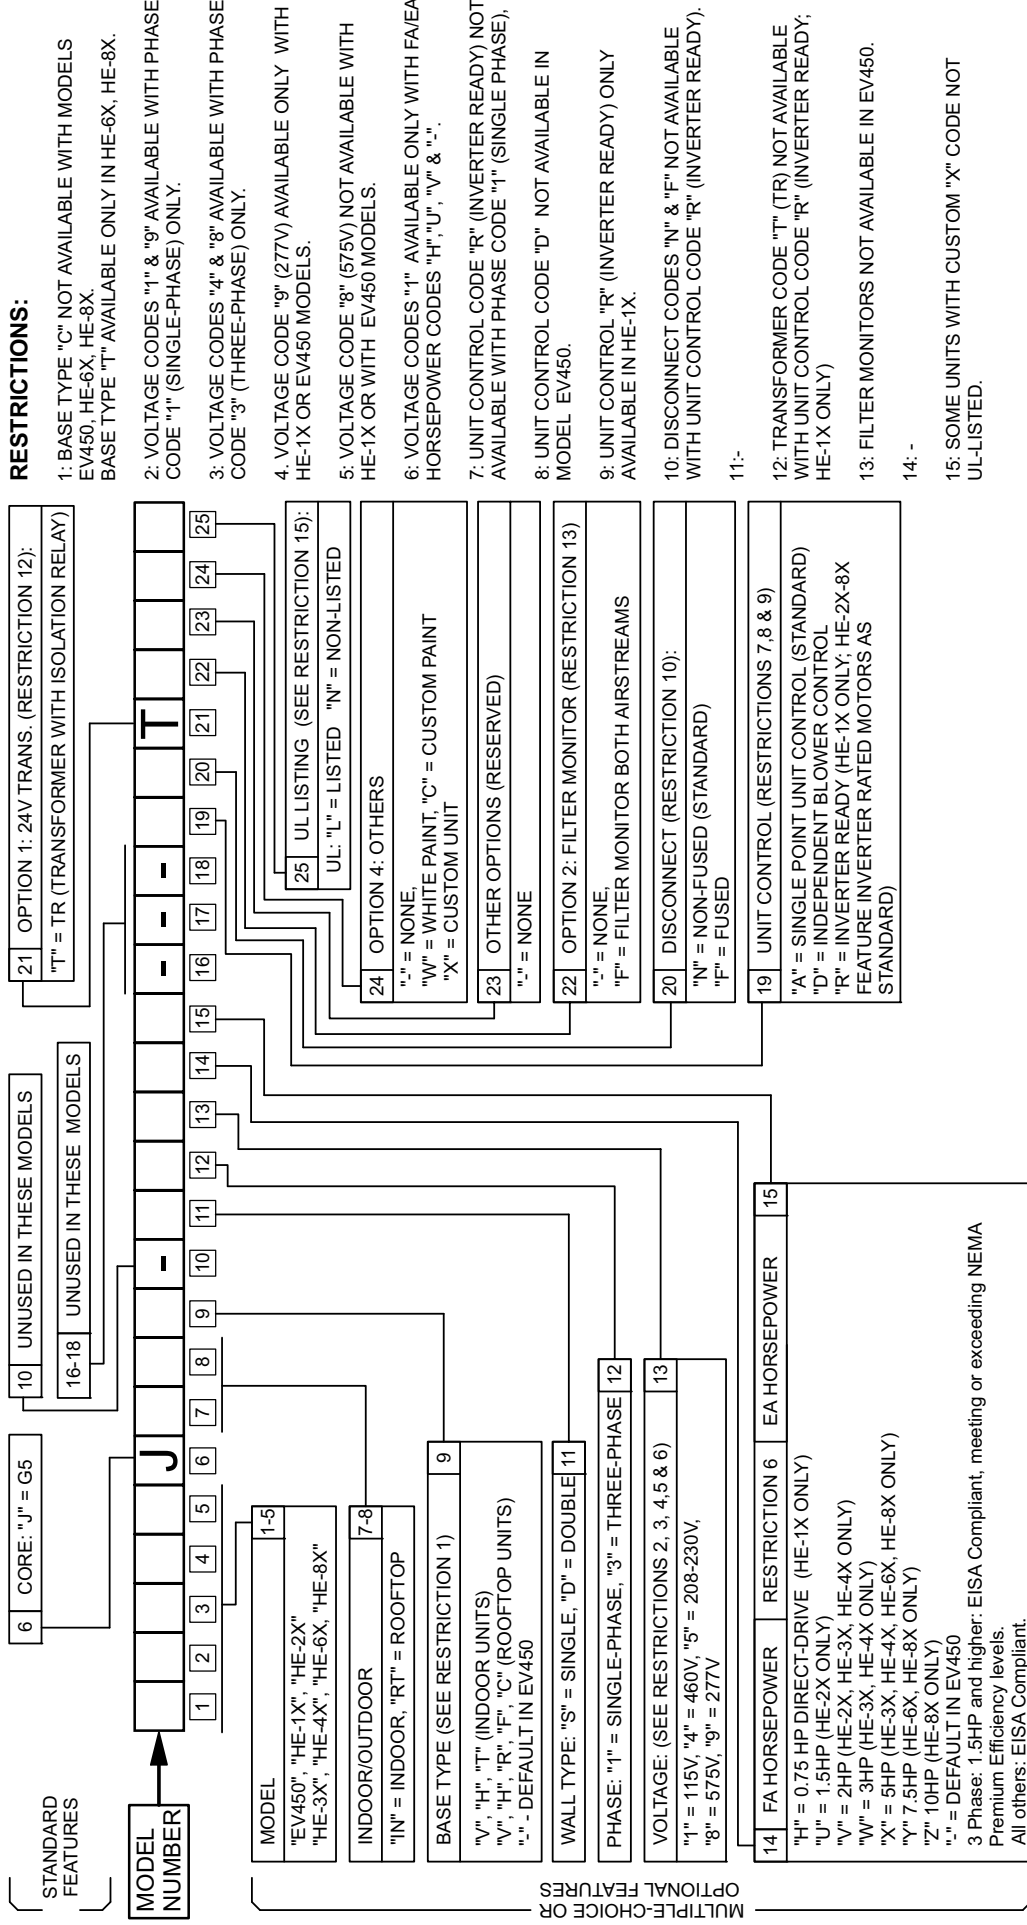

MODEL NUMBERING GUIDE

EV450/HE MODELS

Note: Not all options are available on every model.

For Technical Support E-mail: Support@RenewAire.com
To Place an Order E-mail: RenewAireOrders@RenewAire.com