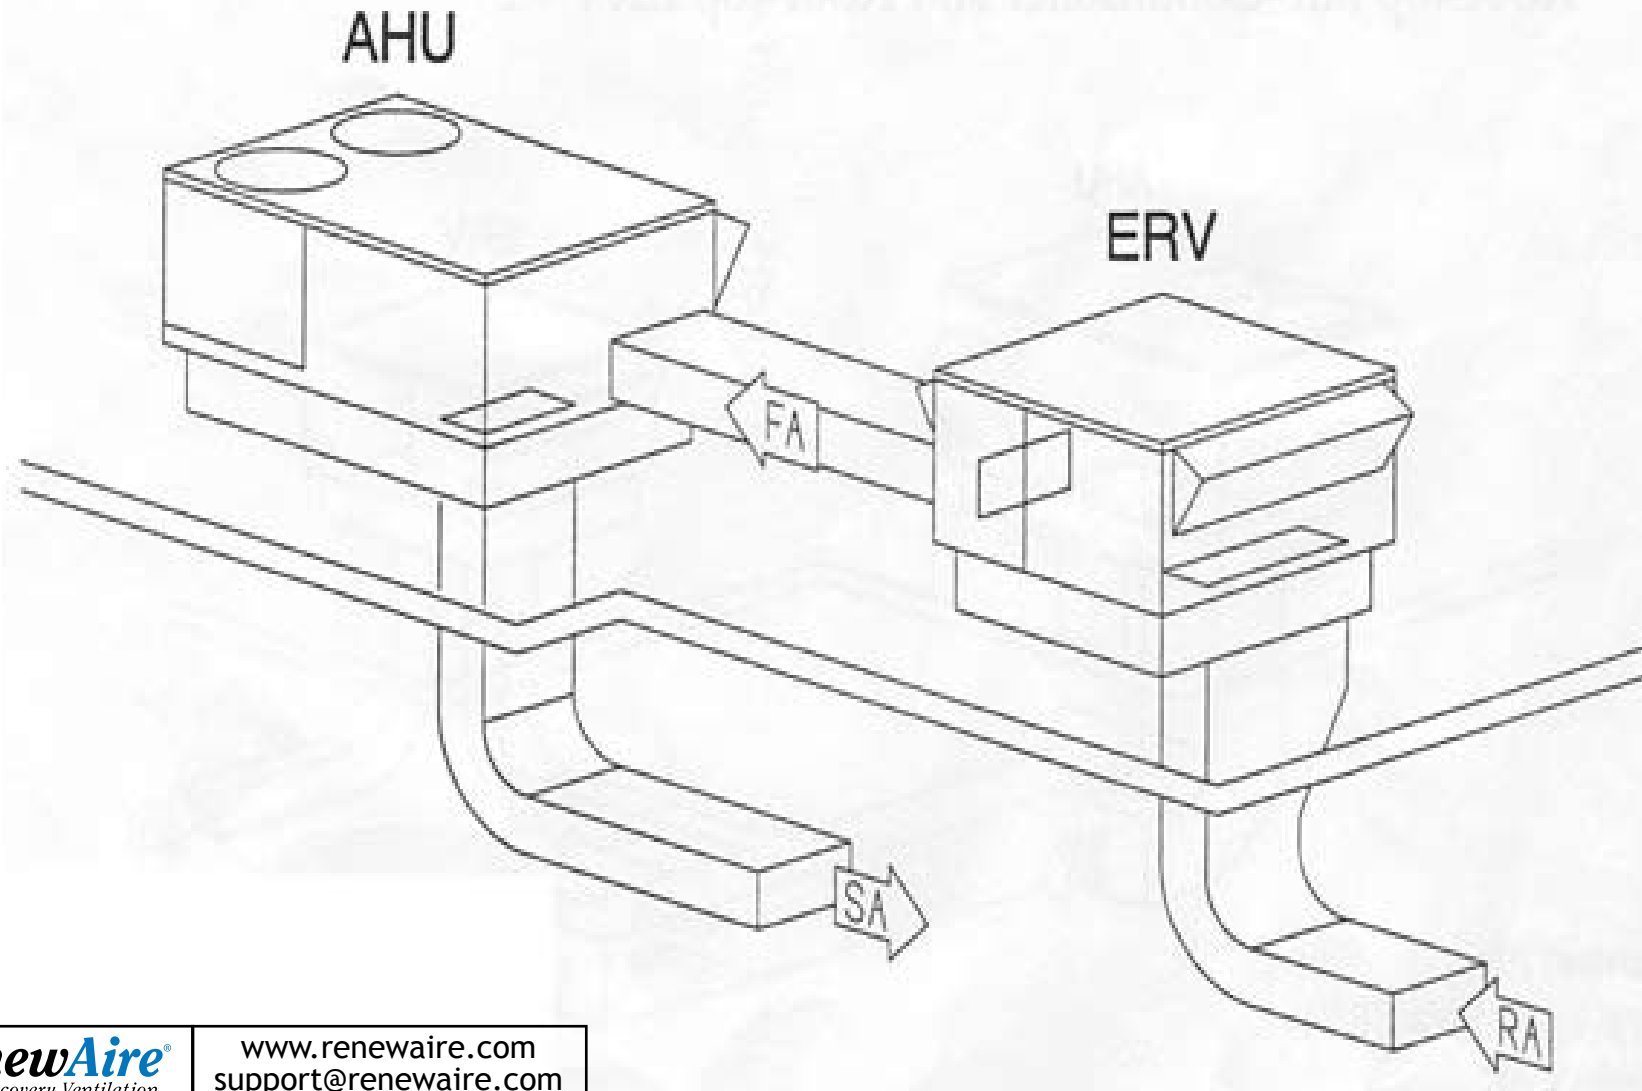

Roof-top Air-Conditioner and Roof-top ERV - 2

Energy Recovery Ventilation

Think Greener. Breathe Better.

4510 Helgesen Drive
Madison, WI 53718

www.renewaire.com
support@renewaire.com

(608) 221-4499

(800) 627-4499